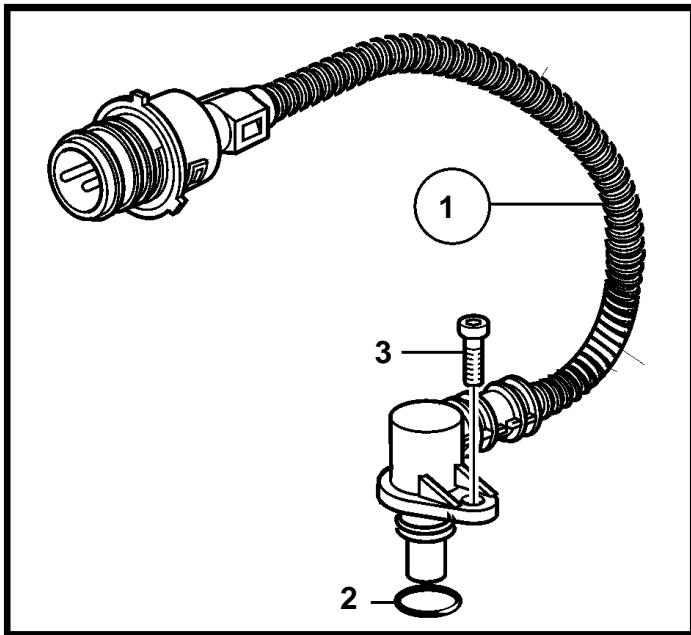

TAD1250VE, TAD1251VE, TAD1252VE

23174

TAD1250VE, TAD1251VE, TAD1252VE

REF	PART NO.	QTY	DESCRIPTION	NOTES
1	20508011	2	Tachometer sensor	(20374282), For camshaft and flywheel.
2	974673	1	· O-ring	
3	940326	1	Screw	
4	20576614	1	Temperature sensor	
5	949656	1	· O-ring	
6	946440	1	Flange screw	
7	20524936	1	Sender	Turbo pressure and charge air temp sensor.
8	874111	1	Fuse holder	Main fuse.
9		1	· Cover	
10	969161	1	· Fuse	10 AMP
11			· Retainer	
12	1077574	1	Sender, oil pressure/temperature	
13	968559	1	· O-ring	
14	20796740	1	Pressure sensor, fuel/oil pressure	
	874673	1	Pressure monitor, piston cooling	
15	968559	1	· O-ring	
16	8140024	1	Level sensor	
17	948211	X	Strip clamp	