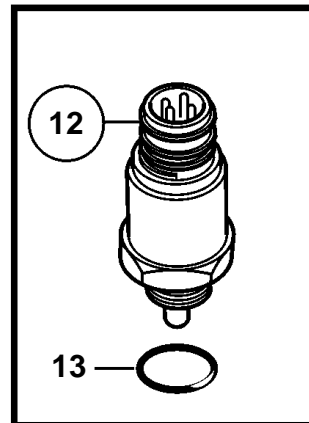

TAD1250VE, TAD1251VE, TAD1252VE

23174

TAD1250VE, TAD1251VE, TAD1252VE

REF	PART NO.	QTY	DESCRIPTION	NOTES
1	20508011	2	Tachometer sensor	(20374282), For camshaft and flywheel.
2	974673	1	· O-ring	
3	940326	1	Screw	
4	20576614	1	Temperature sensor	
5	949656	1	· O-ring	
6	946440	1	Flange screw	
7	20524936	1	Sender	Turbo pressure and charge air temp sensor.
8	874111	1	Fuse holder	Main fuse.
9		1	· Cover	
10	969161	1	· Fuse	10 AMP
11			· Retainer	
12	1077574	1	Sender, oil pressure/temperature	
13	968559	1	· O-ring	
14	20796740	1	Pressure sensor, fuel/oil pressure	
	874673	1	Pressure monitor, piston cooling	
15	968559	1	· O-ring	
16	8140024	1	Level sensor	
17	948211	X	Strip clamp	