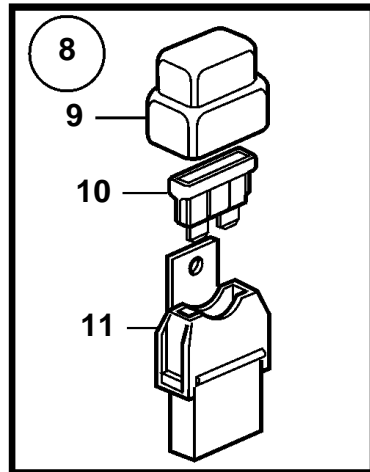

TAD1250VE, TAD1251VE, TAD1252VE

23174

TAD1250VE, TAD1251VE, TAD1252VE

REF	PART NO.	QTY	DESCRIPTION	NOTES
1	20508011	2	Tachometer sensor	(20374282), For camshaft and flywheel.
2	974673	1	· O-ring	
3	940326	1	Screw	
4	20576614	1	Temperature sensor	
5	949656	1	· O-ring	
6	946440	1	Flange screw	
7	20524936	1	Sender	Turbo pressure and charge air temp sensor.
8	874111	1	Fuse holder	Main fuse.
9		1	· Cover	
10	969161	1	· Fuse	10 AMP
11			· Retainer	
12	1077574	1	Sender, oil pressure/temperature	
13	968559	1	· O-ring	
14	20796740	1	Pressure sensor, fuel/oil pressure	
	874673	1	Pressure monitor, piston cooling	
15	968559	1	· O-ring	
16	8140024	1	Level sensor	
17	948211	X	Strip clamp	