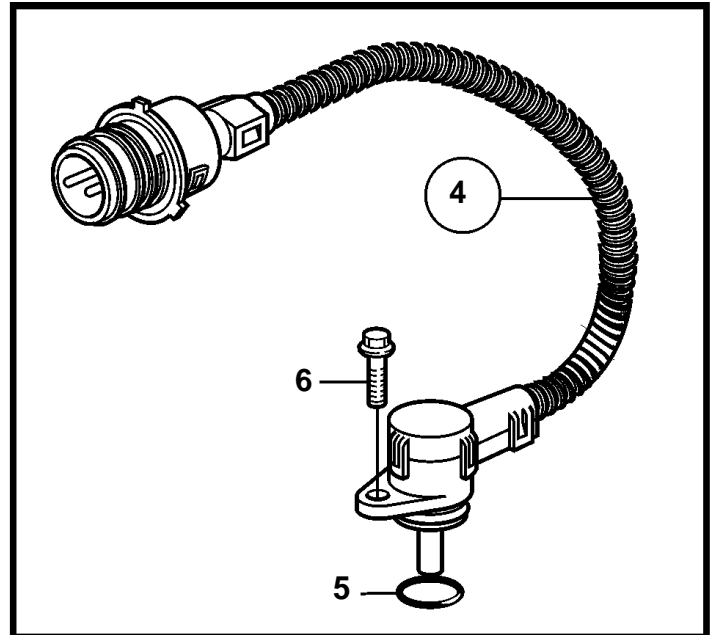

TAD1250VE, TAD1251VE, TAD1252VE

23174

TAD1250VE, TAD1251VE, TAD1252VE

REF	PART NO.	QTY	DESCRIPTION	NOTES
1	20508011	2	Tachometer sensor	(20374282), For camshaft and flywheel.
2	974673	1	· O-ring	
3	940326	1	Screw	
4	20576614	1	Temperature sensor	
5	949656	1	· O-ring	
6	946440	1	Flange screw	
7	20524936	1	Sender	Turbo pressure and charge air temp sensor.
8	874111	1	Fuse holder	Main fuse.
9		1	· Cover	
10	969161	1	· Fuse	10 AMP
11			· Retainer	
12	1077574	1	Sender, oil pressure/temperature	
13	968559	1	· O-ring	
14	20796740	1	Pressure sensor, fuel/oil pressure	
	874673	1	Pressure monitor, piston cooling	
15	968559	1	· O-ring	
16	8140024	1	Level sensor	
17	948211	X	Strip clamp	