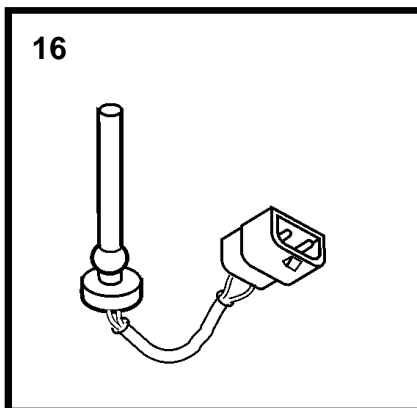

TAD1250VE, TAD1251VE, TAD1252VE

23174

TAD1250VE, TAD1251VE, TAD1252VE

REF	PART NO.	QTY	DESCRIPTION	NOTES
1	20508011	2	Tachometer sensor	(20374282), For camshaft and flywheel.
2	974673	1	· O-ring	
3	940326	1	Screw	
4	20576614	1	Temperature sensor	
5	949656	1	· O-ring	
6	946440	1	Flange screw	
7	20524936	1	Sender	Turbo pressure and charge air temp sensor.
8	874111	1	Fuse holder	Main fuse.
9		1	· Cover	
10	969161	1	· Fuse	10 AMP
11			· Retainer	
12	1077574	1	Sender, oil pressure/temperature	
13	968559	1	· O-ring	
14	20796740	1	Pressure sensor, fuel/oil pressure	
	874673	1	Pressure monitor, piston cooling	
15	968559	1	· O-ring	
16	8140024	1	Level sensor	
17	948211	X	Strip clamp	