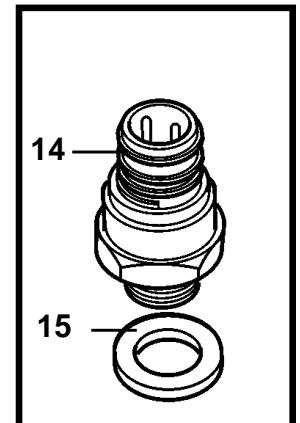

TAD1250VE, TAD1251VE, TAD1252VE

23174

TAD1250VE, TAD1251VE, TAD1252VE

REF	PART NO.	QTY	DESCRIPTION	NOTES
1	20508011	2	Tachometer sensor	(20374282), For camshaft and flywheel.
2	974673	1	· O-ring	
3	940326	1	Screw	
4	20576614	1	Temperature sensor	
5	949656	1	· O-ring	
6	946440	1	Flange screw	
7	20524936	1	Sender	Turbo pressure and charge air temp sensor.
8	874111	1	Fuse holder	Main fuse.
9		1	· Cover	
10	969161	1	· Fuse	10 AMP
11			· Retainer	
12	1077574	1	Sender, oil pressure/temperature	
13	968559	1	· O-ring	
14	20796740	1	Pressure sensor, fuel/oil pressure	
	874673	1	Pressure monitor, piston cooling	
15	968559	1	· O-ring	
16	8140024	1	Level sensor	
17	948211	X	Strip clamp	